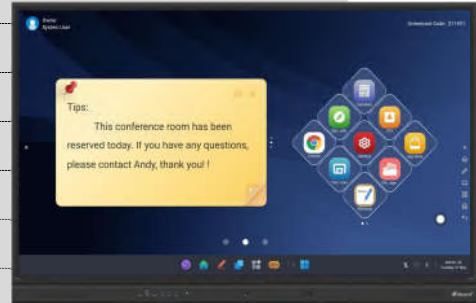

Standard Model	TE-YL-65	TE-YL-75	TE-YL-86
Screen Size (WxH) (mm)	1,428.5 x 803.5	1,650 x 928	1,895.04 x 1,065.96
Display Backlight	D-LED Backlight		
Resolution	3,840 x 2,160 (UHD)		
Brightness	350 cd/m2		
Contrast	1,200:1 or higher		
Aspect Ratio	16:9		
View Angle	178° x 178°		
Screen Mode	16:9 / 4:3 / dot to dot / full screen		
Color Depth	10-bit, 1.07 billion colors		
Panel Response Time	8 ms		
Support Resolution	4K Ultra HD 3,840 X 2,160		
AG Tempered Glass	4 mm thickness, 7H hardness Zero Gap Technology		
Android Specification	Android 11.0 GPU G52*8 CPU A73*4+A53*4 , 2.28GHz Dual Wi-Fi : WIFI 6+Bluetooth (5.0) + WIFI 5G; 5.0BT Ram : 8GM DDR4 Storage: 64G EMMC Full support for Full HD and 4K resolution		
Input Ports	Rear: HDMI x2, USB 2.0 x1, USB 3.0 x2, Touch USB x2, TOUCH USB x2, TF card x1, RS232 x1, RJ45 x1, MIC x1, DP x1, VGA/Audio x1, USB-C x1, OPS Slot x1 Front: USB 3.0 x3, HDMI 2.0 x1, TOUCH USB B Type x1, USB-C x1		
Output Ports	HDMI OUT x1, Coaxial x1, Headphone x1, RJ45 out x1		
Voltage	AC (100 ~ 240) V – 50/60HZ		
Audio	Speakers: 2x 15W		
Touch Parameter	Touch Technology:	Infrared Touch	
	Touch Points:	20 Touch points	
	Writing Mode:	Finger or any opaque object	
	Accuracy:	<2mm	
	Cursor Speed:	180 dot/s	
	Connection Port:	USB 2.0 & 3.0	
	Operating System:	Windows / Linux / Mac / Android	
	Working Temperature:	0°C - 40°C	
Accessories	Magnetic Pens x2, HDMI Cable x1, Touch USB x1, Power Cable x1, Software download card x1 Remoter x1, Wall mounting bracket x1		
Product Sizes (WxHxD) (mm)	1,469 x 916 x 93	1,696 x 1046 x 96	1,942 x 1184 x 94