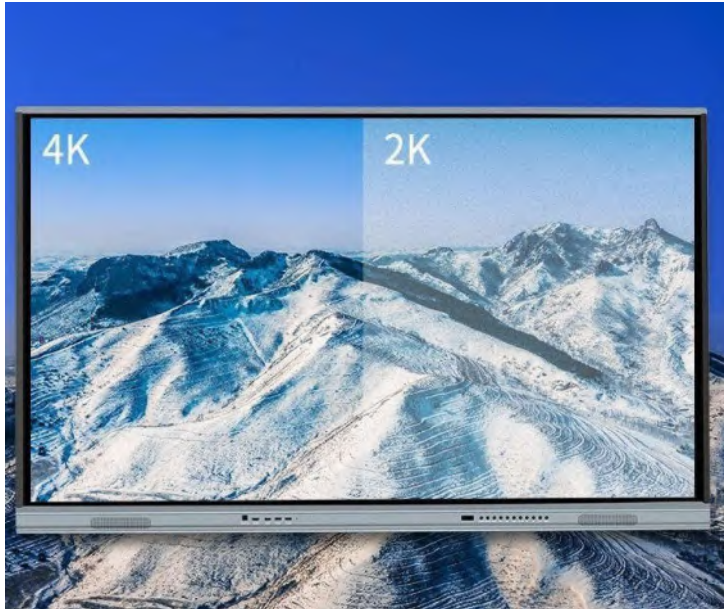

Ultra HD
4K

20 Multiple
Touch Points

Dual System

Whiteboard
Software

Document
Presentation

INTERACTIVE FLAT PANEL DISPLAY

TE-YL Series
Android 11 (8G + 64G)

PRODUCT FEATURES

Ultra HD 4K Resolution

Use Ultra HD 4K resolution screen, bring a vivid imaging experience and better visual experience

Zero Air Gap Technology

Zero air gap technology bring a more natural writing experience and better visual experience to the users.

Multi-Touch

20 point touch, support multiple person writing simultaneously.

Use our newest touch solution will give you a smooth and good experience for writing and drawing.

Wireless Screen Share

- Support wireless screen share, enable you to project your mobile phone, laptop or tablet to the interactive whiteboard conveniently.
- Support two-way control between projection device and Interactive display.
- Support one key to project your laptop to interactive display via wireless clicker(optional)